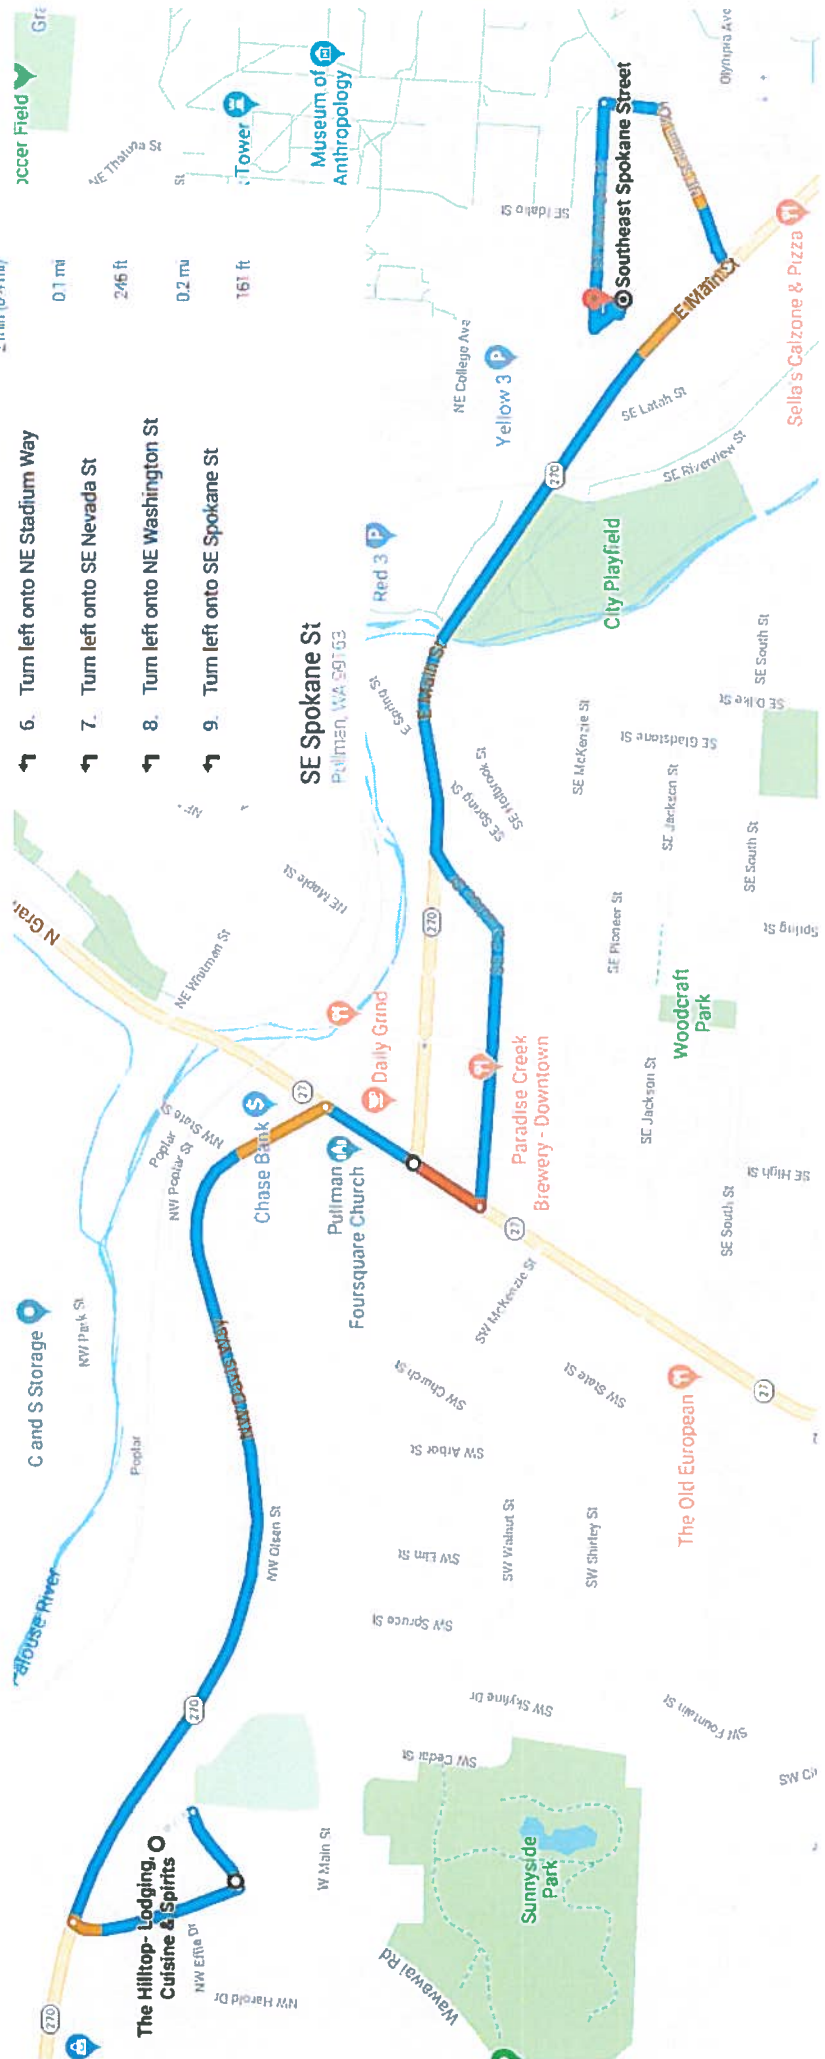

The Hilltop- Lodging, Cuisine & Spirits
928 NW Olsen St, Pullman, WA 99163

Hilltop Inn to Banyan's on the Ridge
1260 Palouse Ridge Dr

- ↑ 1. Head west on NW Olsen St toward NW Wawawai Rd
15 s (351 ft)
- ↗ 2. Turn right onto NW Wawawai Rd
4 min (1.6 mi)
- ↗ 3. Turn right onto NW Davis Way
0.1 mi
- ↖ 4. Turn left onto N Grand Ave
0.7 mi
- ↗ 5. Turn right onto NE Stadium Way
7 min (2.2 mi)
- ↖ 6. Turn left onto NE North Fairway Rd
0.8 mi
- ↗ 7. Turn right onto NE Terre View Dr
0.8 mi
- ↗ 8. Turn right onto Palouse Ridge Dr
0.4 mi
- ↗ 9. Turn right onto Palouse Ridge Dr
0.3 mi

1. Head west on NW Olsen St toward NW Wawawai Rd
1 min (0.2 mi)
2. Turn right onto NW Wawawai Rd
351 ft
0.1 mi
3. Turn right onto NW Davis Way
4 min (1.6 mi)
0.7 mi
4. Turn right onto N Grand Ave
0.1 mi
5. Turn left onto WA-270 E/SE Paradise St (signs for Moscow/WSU)
0.8 mi

1 Continue to follow WA-270 E

6. Turn left onto NE Stadium Way
2 min (0.4 mi)
0.1 mi
7. Turn left onto SE Nevada St
246 ft
0.2 mi
8. Turn left onto NE Washington St
161 ft
9. Turn left onto SE Spokane St

0.2 mi

↗ **Turn right onto NE Hopkins Ct**

0.7 mi

↑ **NE Hopkins Ct turns slightly right and becomes Andrus Dr**

ⓘ **Destination will be on the left**

354 ft

Merry Cellars Winery

1300 NE Henley Court, Pulman, WA 99162