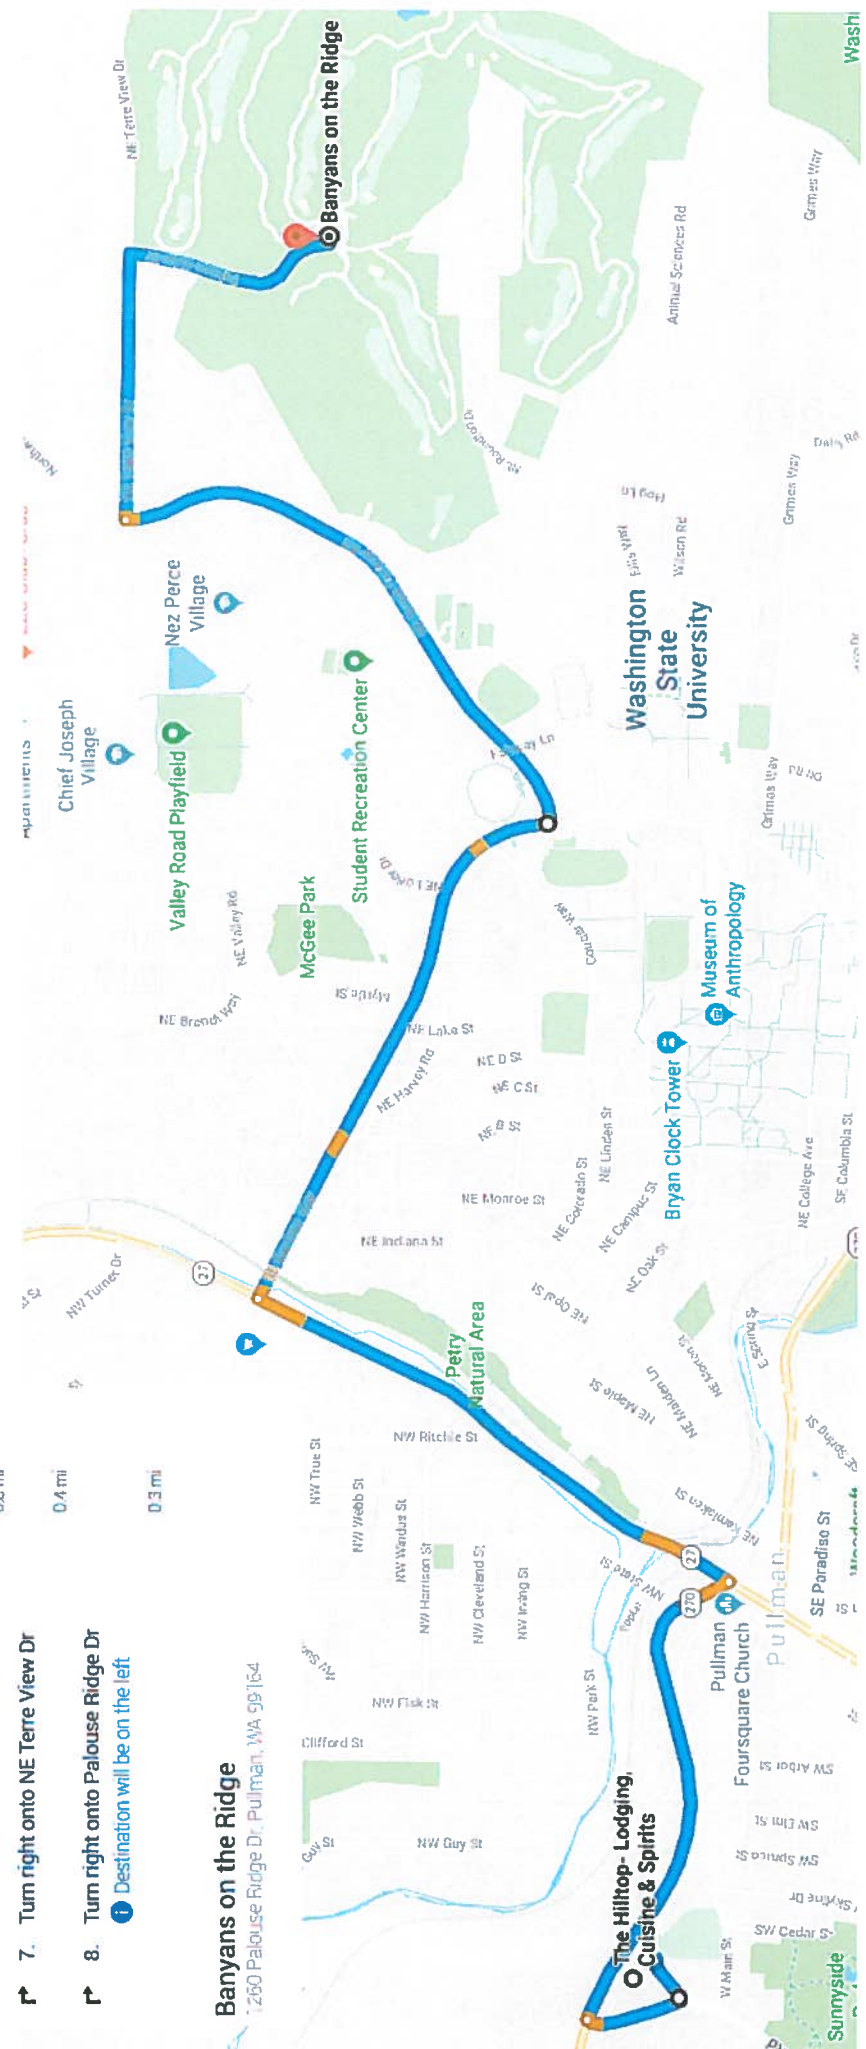

The Hilltop- Lodging, Cuisine & Spirits
928 NW Olsen St, Pullman, WA 99163

Hilltop Inn to Banyan's on the Ridge
1260 Palouse Ridge Dr

- ↑ 1. Head west on NW Olsen St toward NW Wawawai Rd
  15 s (351 ft)
- ↗ 2. Turn right onto NW Wawawai Rd
  4 min (1.6 mi)
- ↗ 3. Turn right onto NW Davis Way
  0.1 mi
- ↖ 4. Turn left onto N Grand Ave
  0.7 mi
- ↗ 5. Turn right onto NE Stadium Way
  7 min (2.2 mi)
- ↖ 6. Turn left onto NE North Fairway Rd
  0.8 mi
- ↗ 7. Turn right onto NE Terre View Dr
  0.8 mi
- ↗ 8. Turn right onto Palouse Ridge Dr
  0.4 mi
- ↗ 9. Turn right onto Palouse Ridge Dr
  0.3 mi

Destination will be on the left

Banyans on the Ridge
1260 Palouse Ridge Dr, Pullman, WA 99164